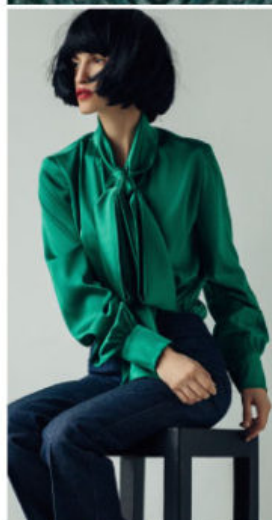

Top ColorWall™ Colors of All Time | Green

With data collected from 10+ years of ColorWall™ usage across more than 100 brands and retailers, we would like to present the “Top ColorWall Colors of All Time”. The colors chosen for this report were selected as top performing colors from more than 80,000 seasonal color palettes.

TOP COLORS
of all time

0601241

0904542

0903768

If you would like more information about the CSI ColorWall™ or our services, please [contact us!](#)