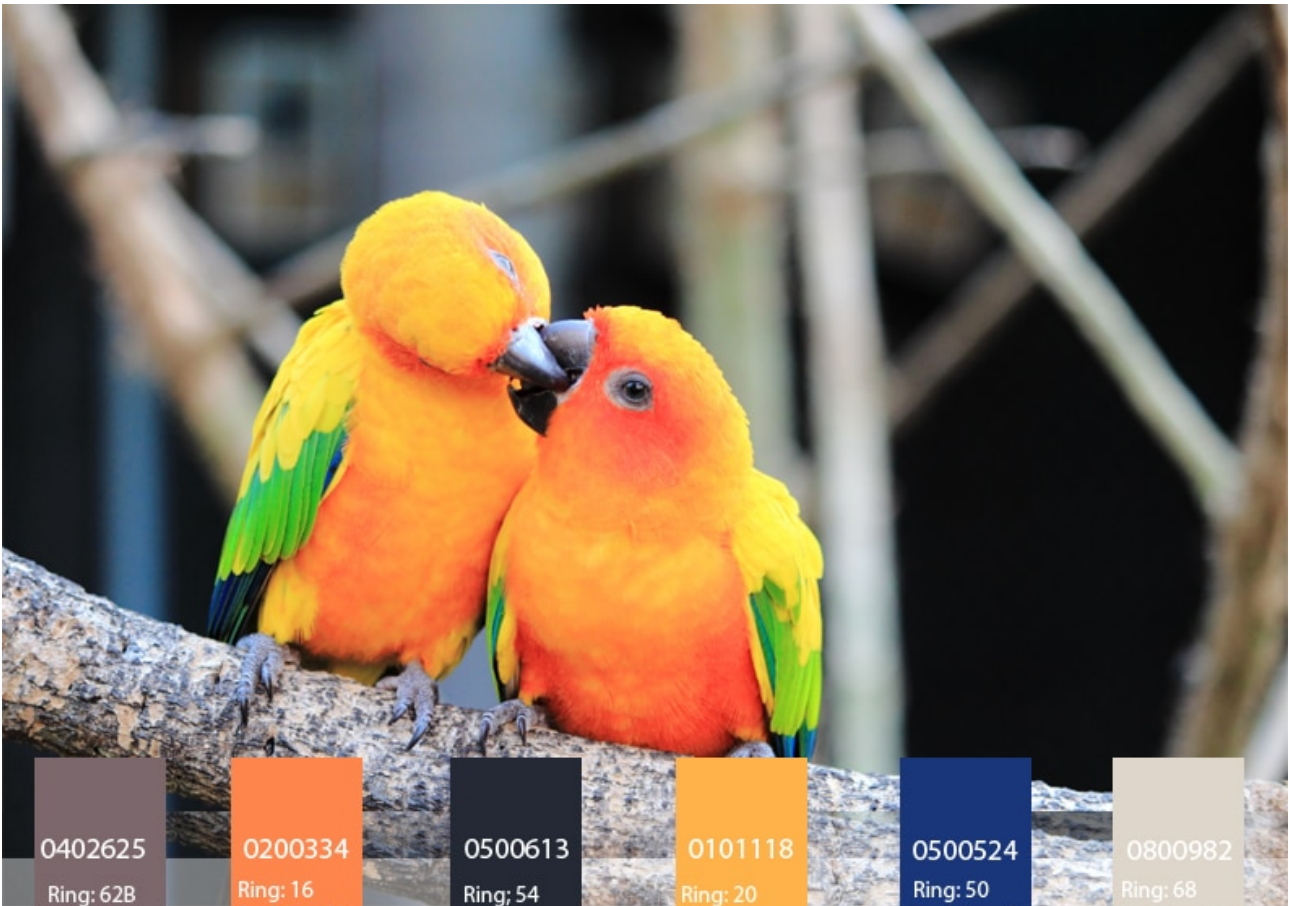

Top ColorWall Colors for February 2015

The Top 3 ColorWall colors for February 2015 are displayed below with ring and position referenced.

Below are the Top ColorWall Colors for February 2015, they are displayed with ring and position.

0303100
Ring: 6
Position: 27C

0601226
Ring: 37A
Position: 15

[Click here](#) to view the February 2015 Colors in PDF format.